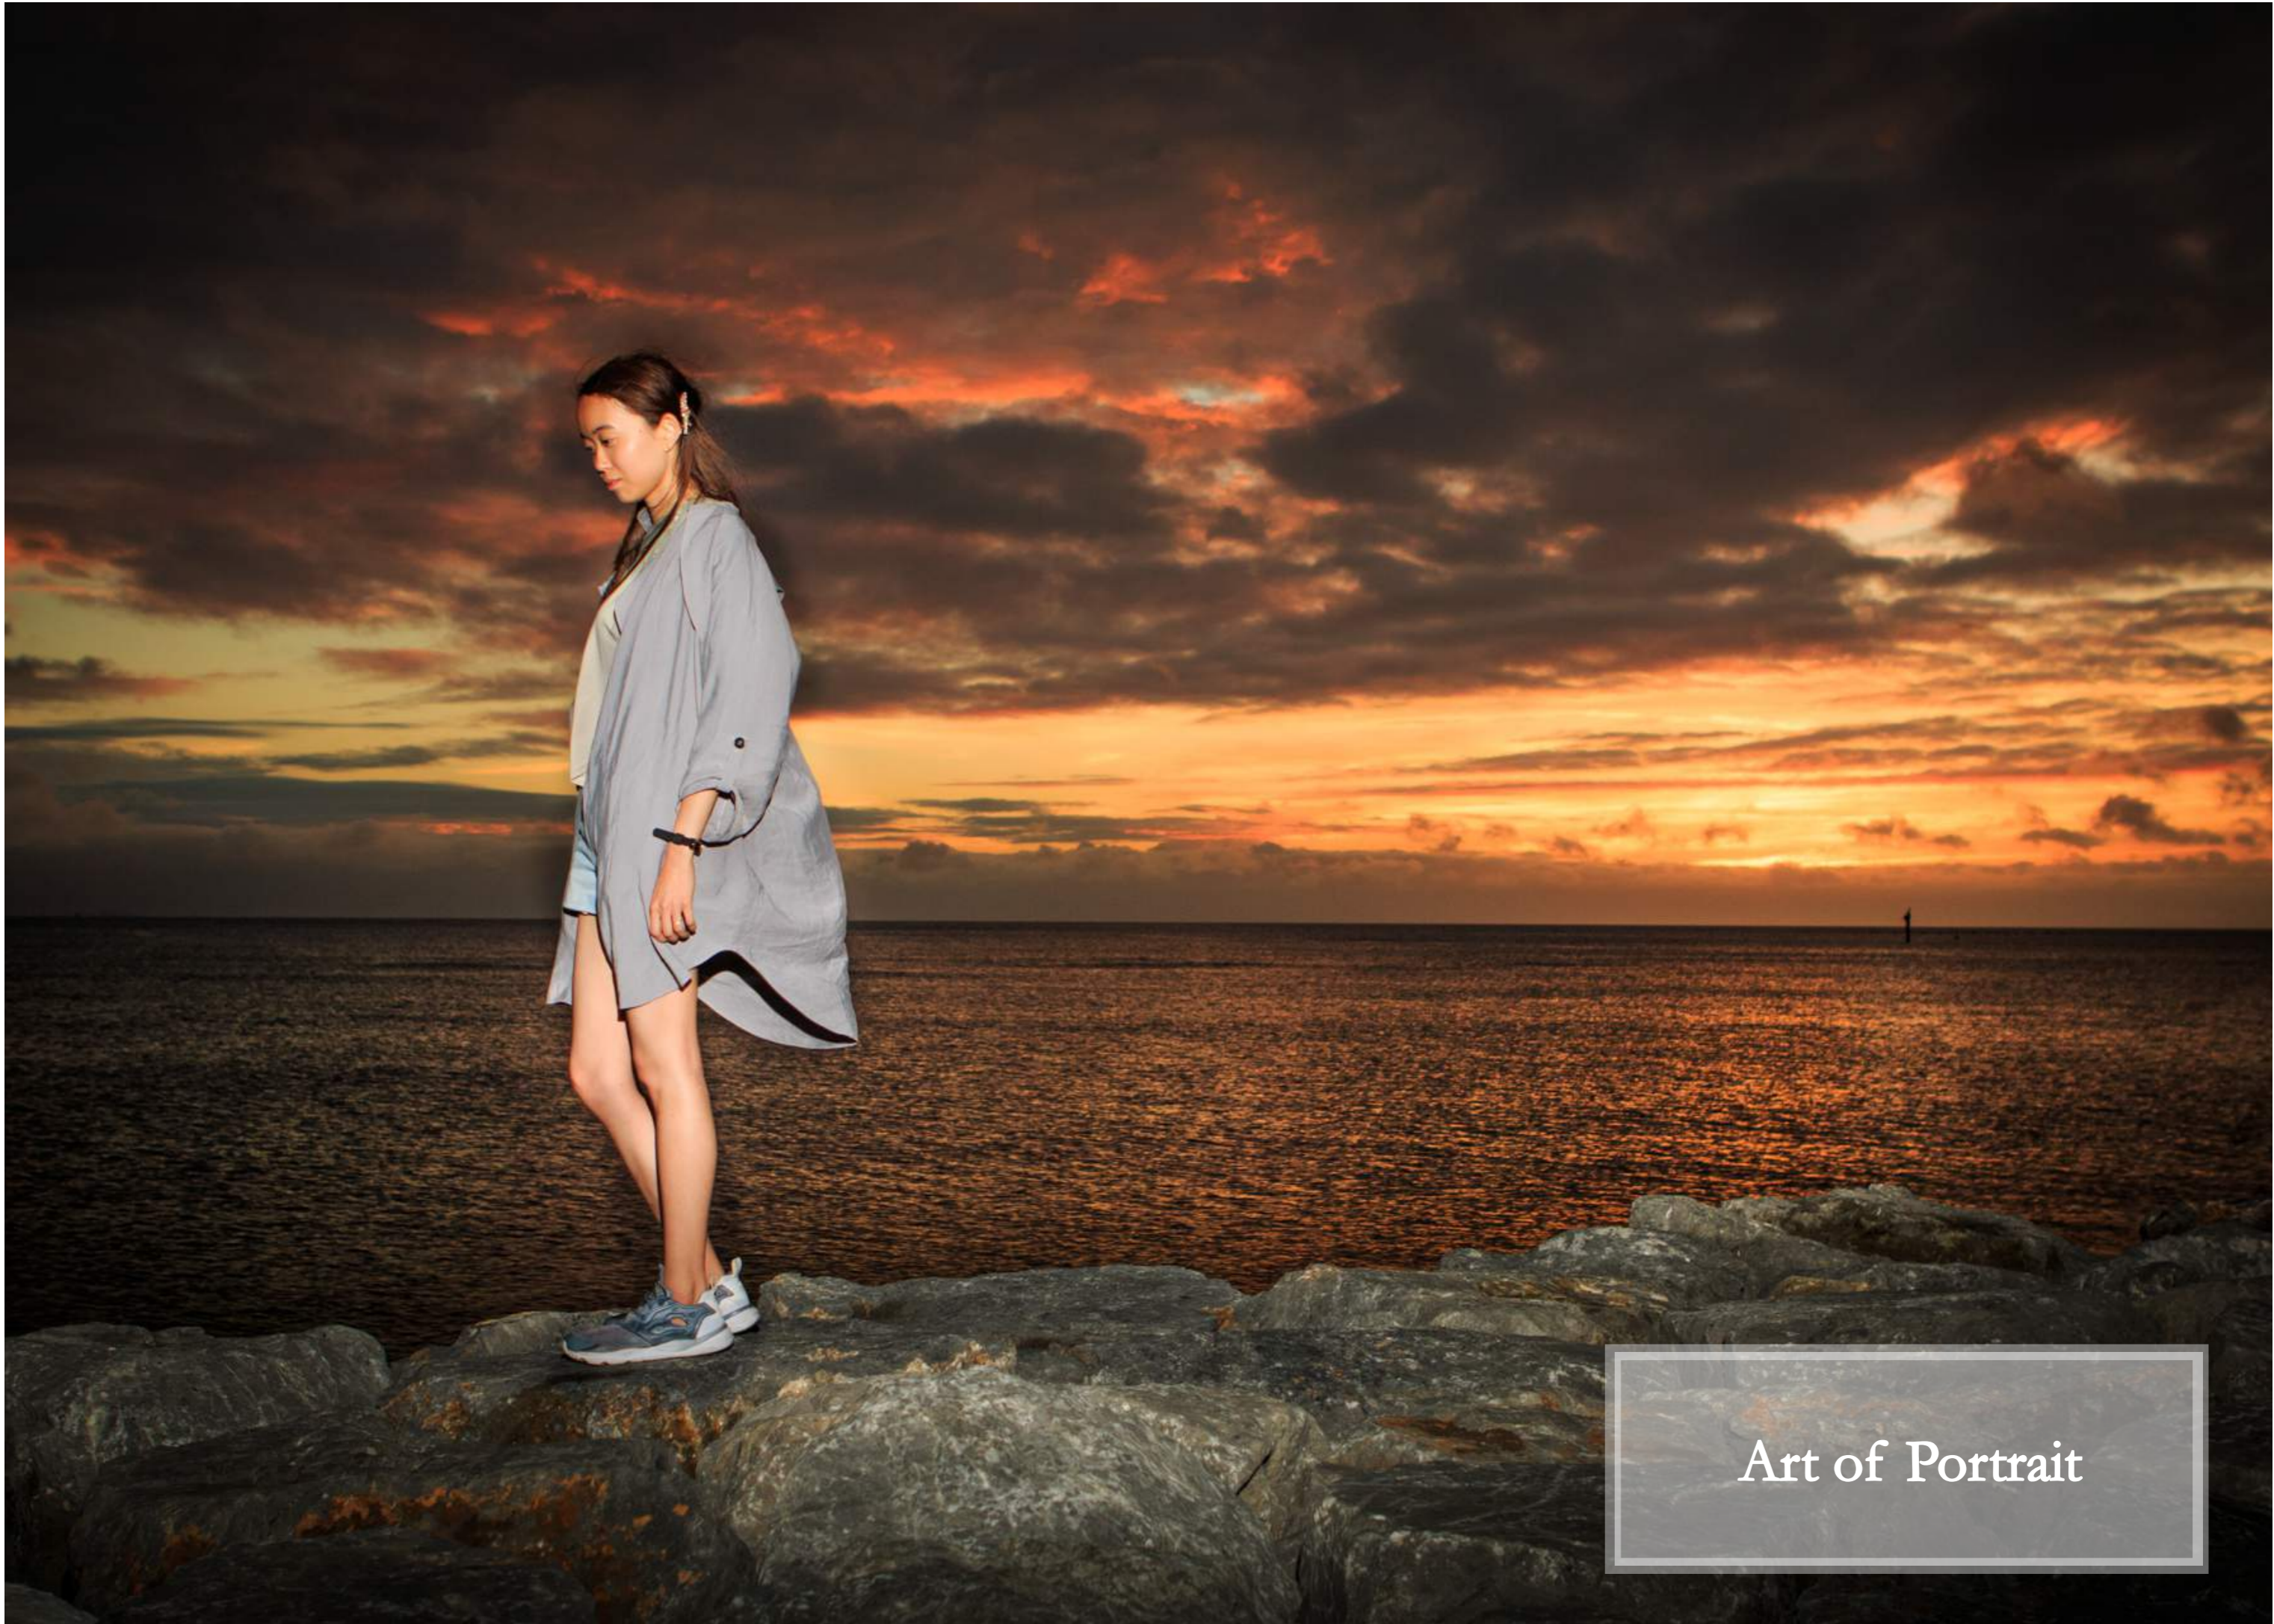

Art of Portrait